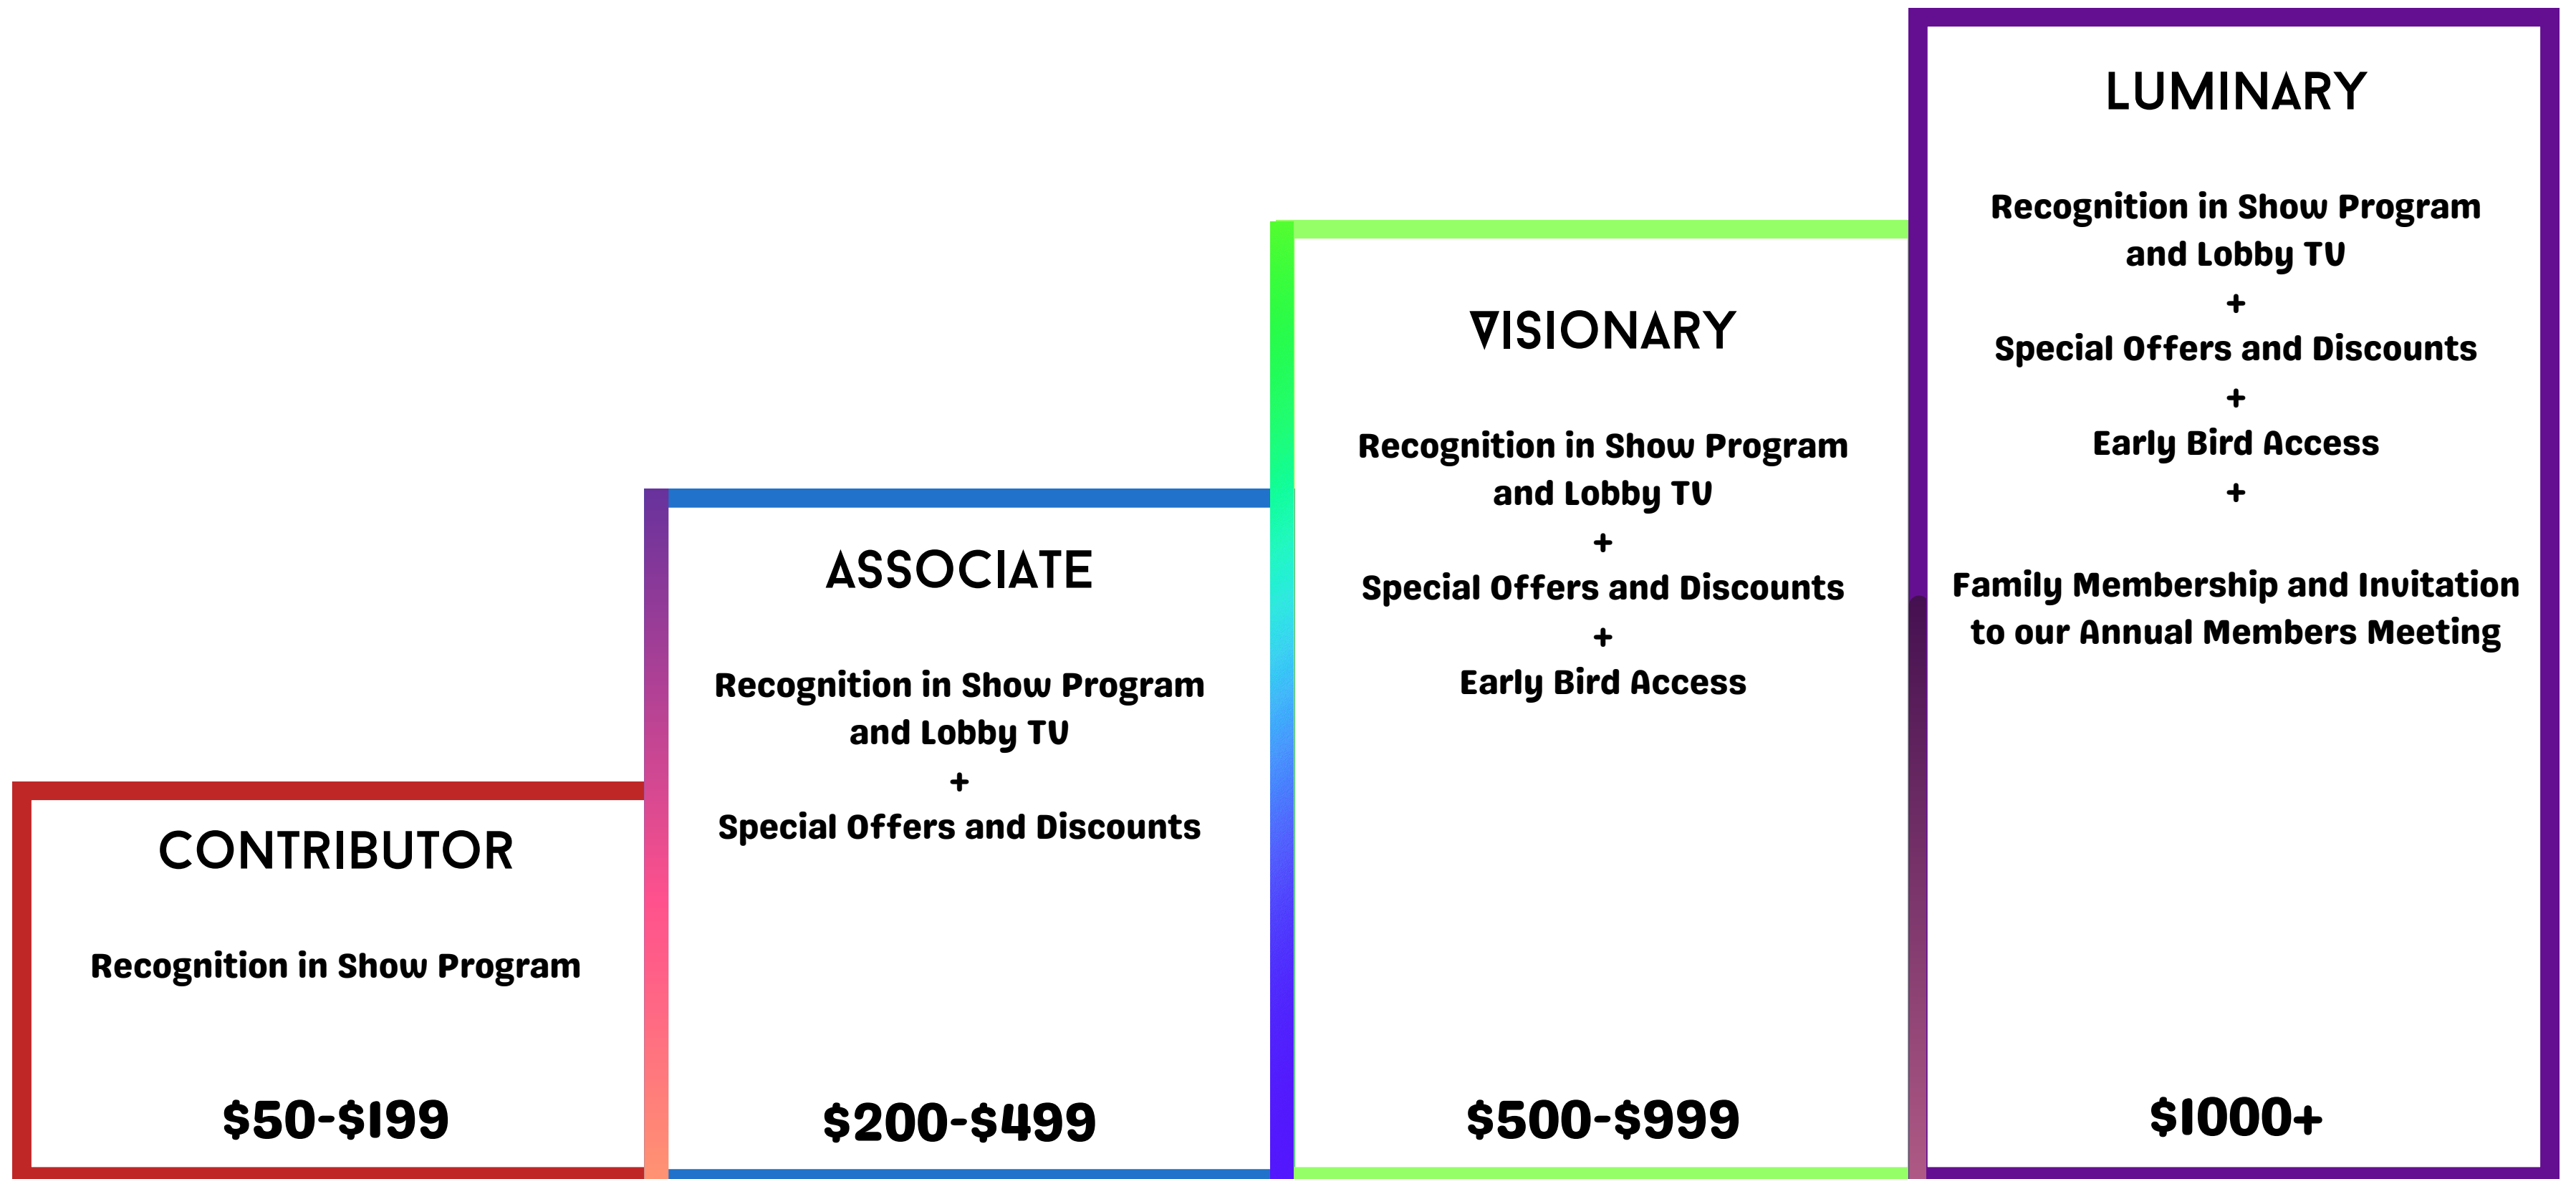

CONTRIBUTION LEVELS

CONTRIBUTOR

Recognition in Show Program

\$50-\$199

ASSOCIATE

Recognition in Show Program
and Lobby TV

+

Special Offers and Discounts

\$200-\$499

VISIONARY

Recognition in Show Program
and Lobby TV

+

Special Offers and Discounts

+

Early Bird Access

\$500-\$999

LUMINARY

Recognition in Show Program
and Lobby TV

+

Special Offers and Discounts

+

Early Bird Access

+

Family Membership and Invitation
to our Annual Members Meeting